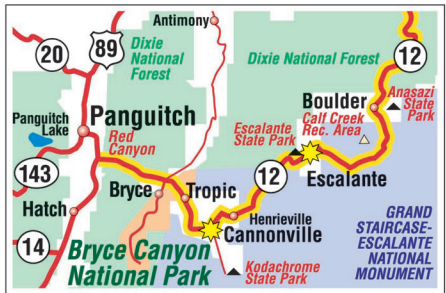

To Salt Lake City
4-1/2 to 5 hour drive
from Bryce Canyon
to Salt Lake City

To Denver

1-1/2 hour drive
from Las Vegas
to St. George

Las Vegas

To Los Angeles

To Flagstaff
To Phoenix

Key

	Visitor Center		State Park
	Interstate Highway		National Park
	US Highway		National Monument
	State Highway		National Recreation Area
	National Scenic Byway 12		National Forest